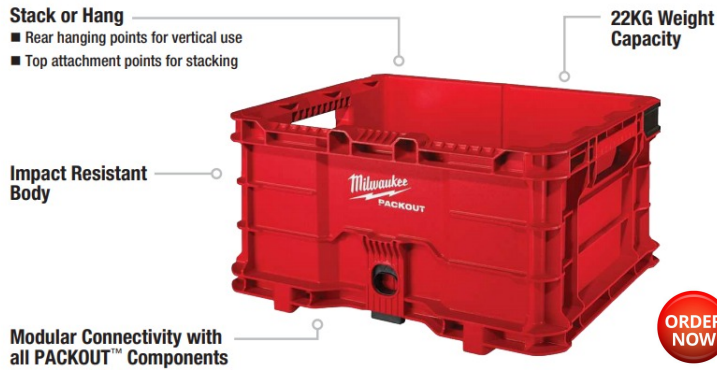

COMPACT TOOL BOX

IMPACT RESISTANT BODY

IP65 RATED PROTECTION

QUICK-ADJUST DIVIDERS

Quick-Adjust Dividers

Model #	Description	Weight Capacity
48228422	PACKOUT™ Compact Tool Box	22KG

CRATE

STACK OR HANG

IMPACT RESISTANT BODY

22 KG CAPACITY

Stack or Hang

Also Available:

Divider for PACKOUT™ Crate
48228040

Model #	Description	Weight Capacity
48228440	PACKOUT™ Crate	22KG
48228040	Divider for PACKOUT™ Crate	-

TOOL TRAY

STACK OR STORE

QUICK-ADJUST DIVIDERS

11 KG CAPACITY

Stack or Store

Model #	Description	Weight Capacity
48228045	PACKOUT™ Tool Tray	11KG

XL COOLER

HOLDS ICE FOR UP TO 5 DAYS