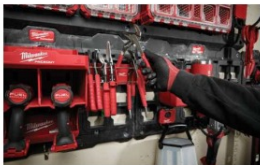

TOOL RACK

SECURE MOUNTING

QUICK ACCESS BARS

FULLY CUSTOMISE YOUR SHOP

Quick Access Bars

ORDER NOW