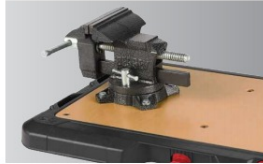

All-Metal Hardware

Hardshell Protected Instrument Pocket

Fold Down Front Pocket

ORDER NOW

Model #	Description	Total Pockets
48228300	PACKOUT™ Tech Bag	58

CUSTOMISABLE WORK TOP

22.5 KG CAPACITY

IMPACT RESISTANT BODY